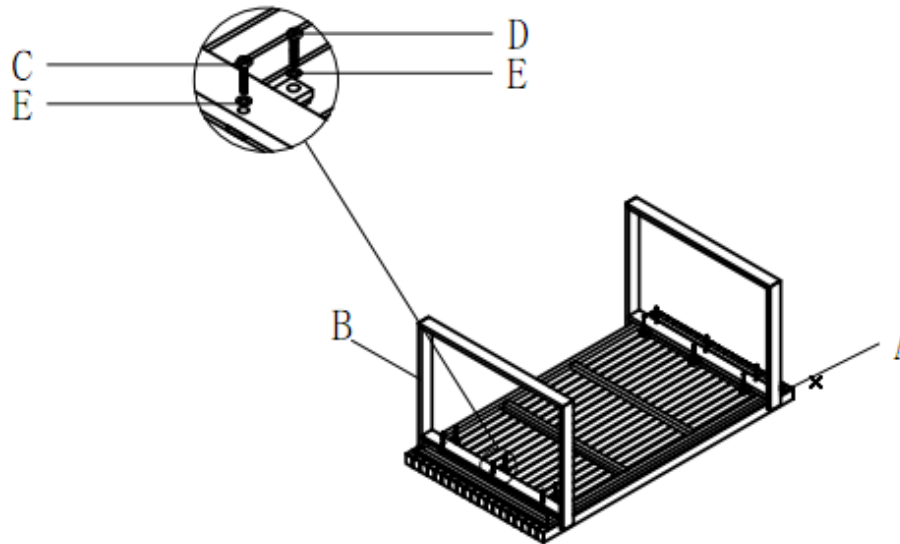

PLEASE KEEP ME WITH YOUR PROOF OF PURCHASE FOR FUTURE REFERENCE
ASSEMBLY INSTRUCTIONS

Eden 2 Seat Lounge Set (A2)

1