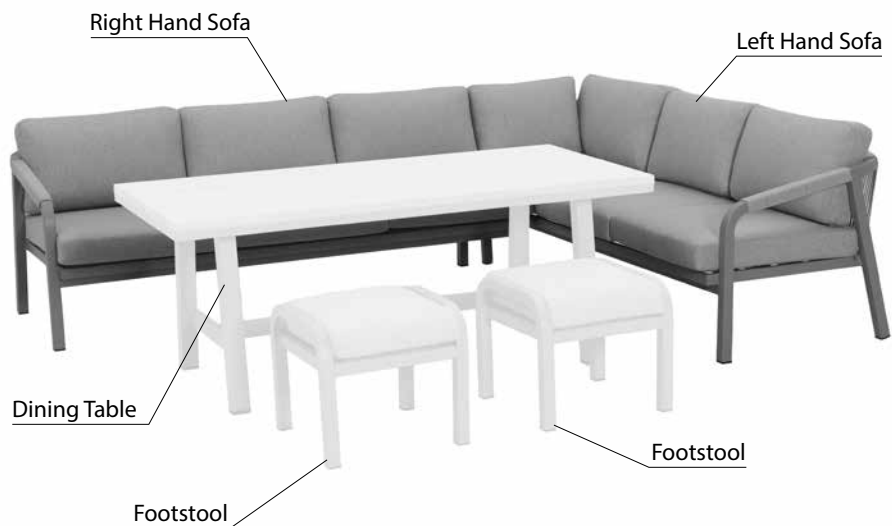

Assembly

No assembly required